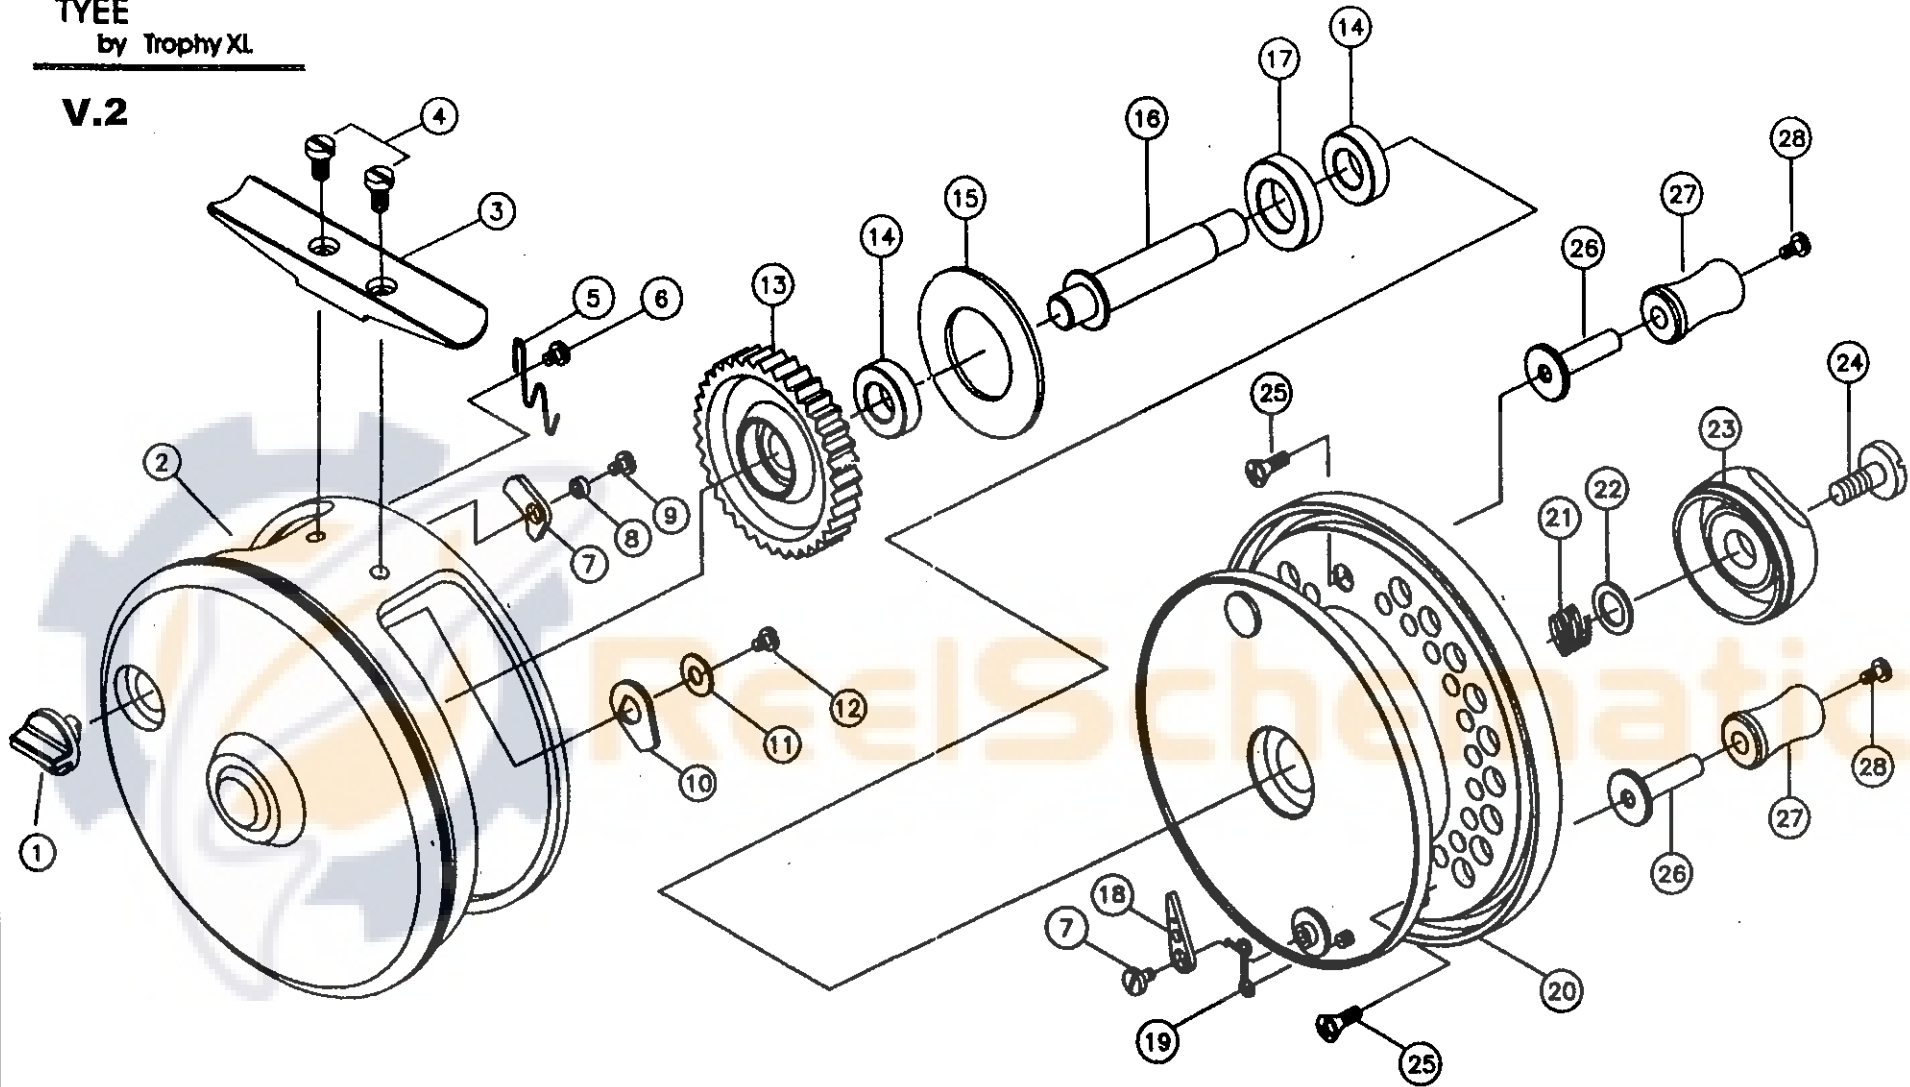

TYEE
by Trophy XL

V.2

No.	PART NAME	No.	PART NAME	No.	PART NAME	No.	PART NAME	No.	PART NAME
1	RATCHET SWITCH	7	PAWL	13	RATCHET GEAR	19	SPRING	25	SCREW(HANDLE SPINDLE)
2	FRAME	8	BUSH	14	BEARING	20	SPOOL	26	HANDLE SPINDLE
3	FOOT	9	SCREW	15	DRAG WASHER	21	SPRING	27	HANDLE
4	SCREW(FOOT)	10	ACTUATOR	16	SPINDLE	22	WASHER	28	SCREW(HANDLE)
5	SPRING	11	WASHER	17	BEARING	23	HANDLE		
6	SCREW(SPRING)	12	SCREW(ACTUATOR)	18	CLICK PAWL	24	HANDLE SCREW		